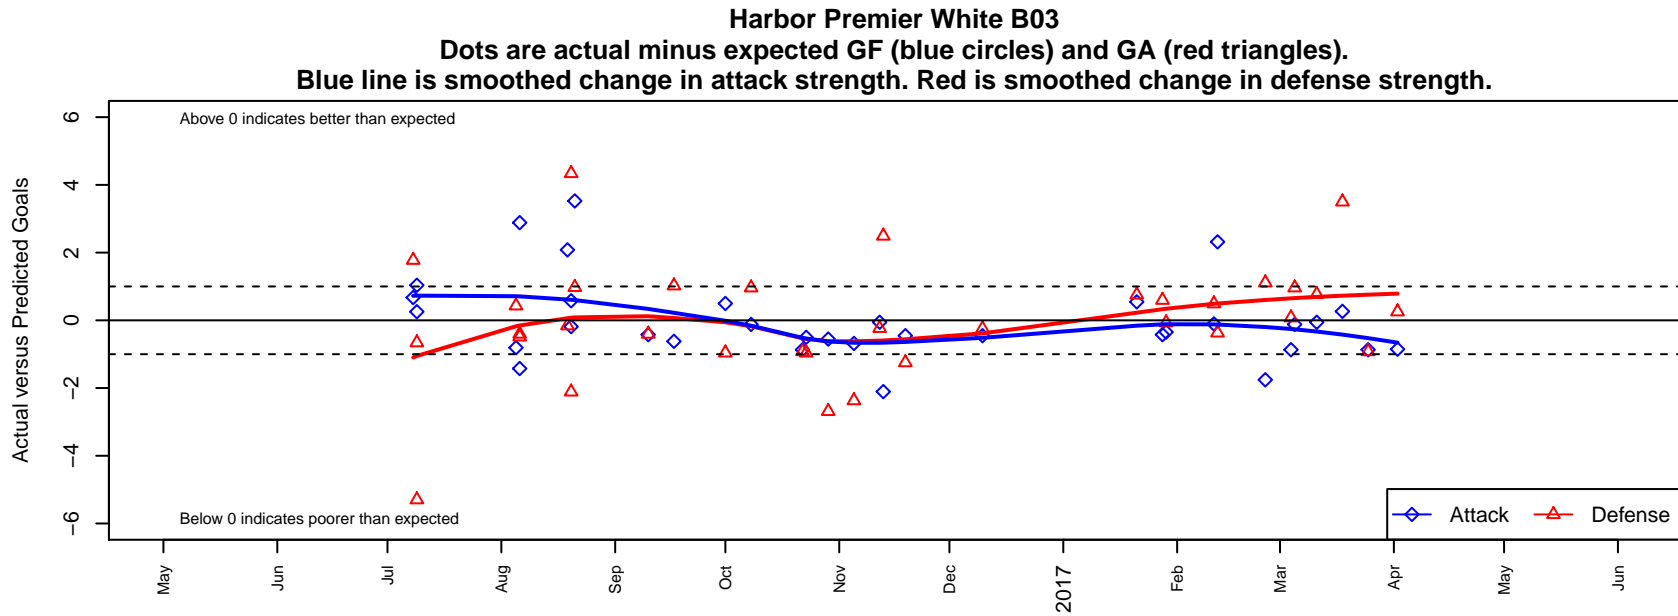

Harbor Premier White B03

Harbor FC
 Gig Harbor, WA
 B03 total strength=842
 attack=1.72 defense=0.78
 fall league = RCL B03 Div 5
 spr league = Win RCL B03 Div 5
 notes= Meherg 2013

alt names used:
 Harbor Premier B03 White
 Harbor Premier B03 White B
 Harbor Premier B03 White
 Harbor Premier B03 White
 Harbor Premier B03 White B
 Harbor Premier B03 White B

Venues played:
 2016 Seattle United Cup BU14 Gold
 2016 Dungeness Cup BU14 Olympic
 2016 Tye Cup B03 Gold
 2016 RCL B03 Div 5
 2016 Win RCL B03 Div 5
 2016 WYS Presidents Cup B03 Division 2

**attack and defense variance (black dot)
relative to other teams
and top 10 in region**