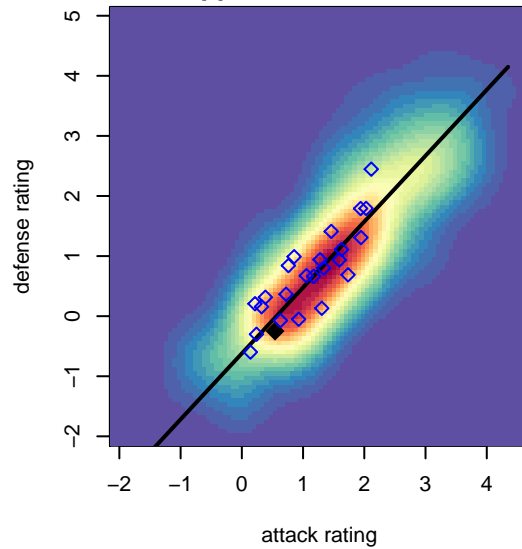

**attack and defense rating
relative to others at age
and all opponents in last 13 months**