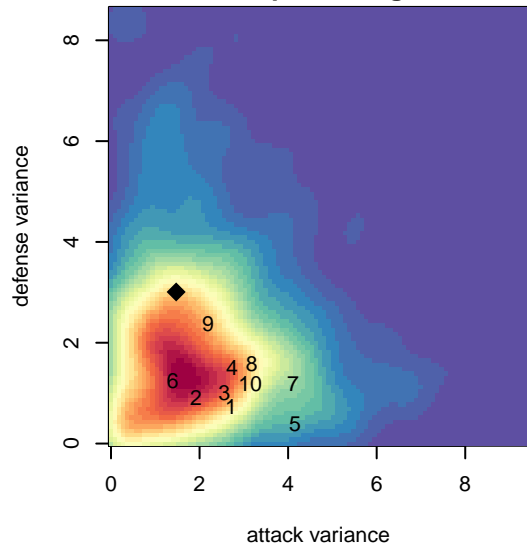

Harbor Premier White B03

Harbor FC
 Gig Harbor, WA
 B03 total strength=842
 attack=1.72 defense=0.78
 fall league = RCL B03 Div 5
 spr league = Win RCL B03 Div 5
 notes= Meherg 2013

alt names used:
 Harbor Premier B03 White
 Harbor Premier B03 White B
 Harbor Premier B03 White
 Harbor Premier B03 White
 Harbor Premier B03 White B
 Harbor Premier B03 White B

Venues played:
 2016 Seattle United Cup BU14 Gold
 2016 Dungeness Cup BU14 Olympic
 2016 Tye Cup B03 Gold
 2016 RCL B03 Div 5
 2016 Win RCL B03 Div 5
 2016 WYS Presidents Cup B03 Division 2

**attack and defense variance (black dot)
relative to other teams
and top 10 in region**