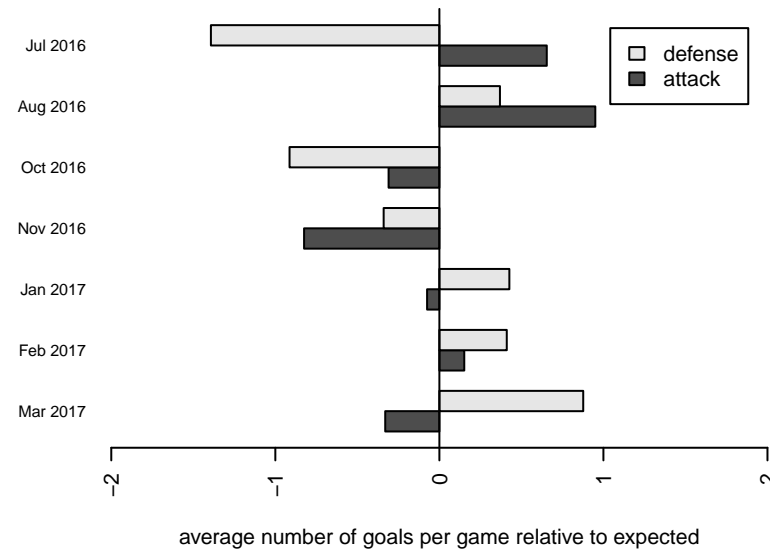

Performance relative to 13 month average