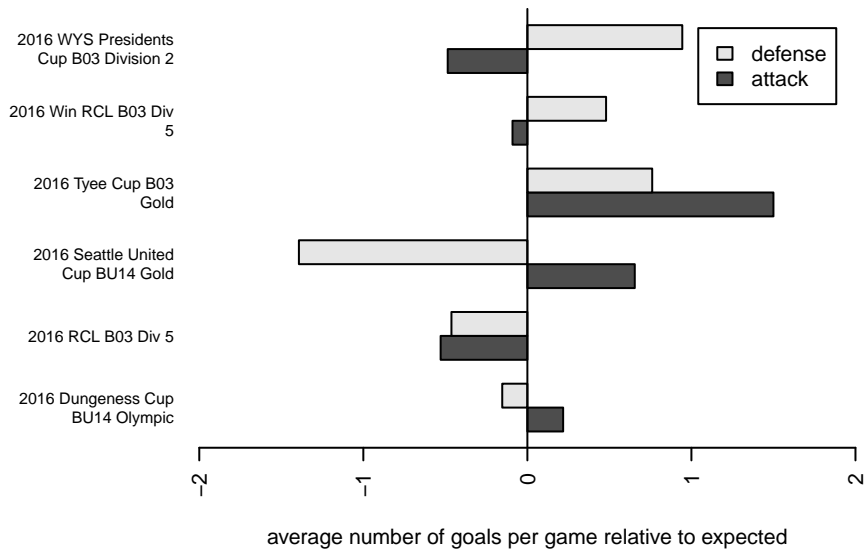

Performance relative to 13 month average