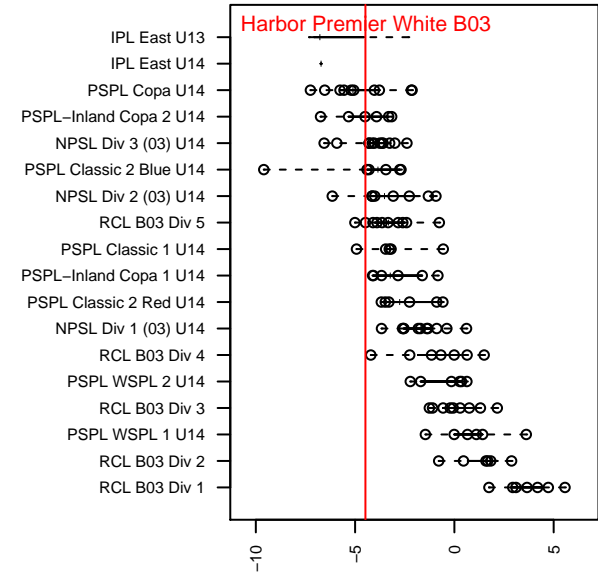

**attack and defense rating
relative to others at age
and all opponents in last 13 months**